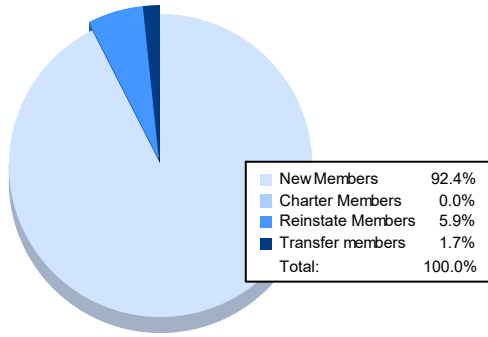

Year	New Clubs	Dropped Clubs	Gain/ Loss Clubs	New Members	Charter Members	Reinstate Members	Transfer Members	Total Member Added	Total Members Dropped	Gain/ Loss Members
2017-2018	0	1	-1	123	0	6	2	131	212	-81
2018-2019	0	0	0	65	0	4	16	85	156	-71
2019-2020	0	1	-1	74	0	1	3	78	131	-53
2020-2021	0	2	-2	62	0	6	13	81	155	-74
2021-2022	0	0	0	109	0	7	2	118	119	-1
<b>Average</b>	<b>0</b>	<b>1</b>	<b>-1</b>	<b>87</b>	<b>0</b>	<b>5</b>	<b>7</b>	<b>99</b>	<b>155</b>	<b>-56</b>

### Membership Composition June 2022 Cumulative